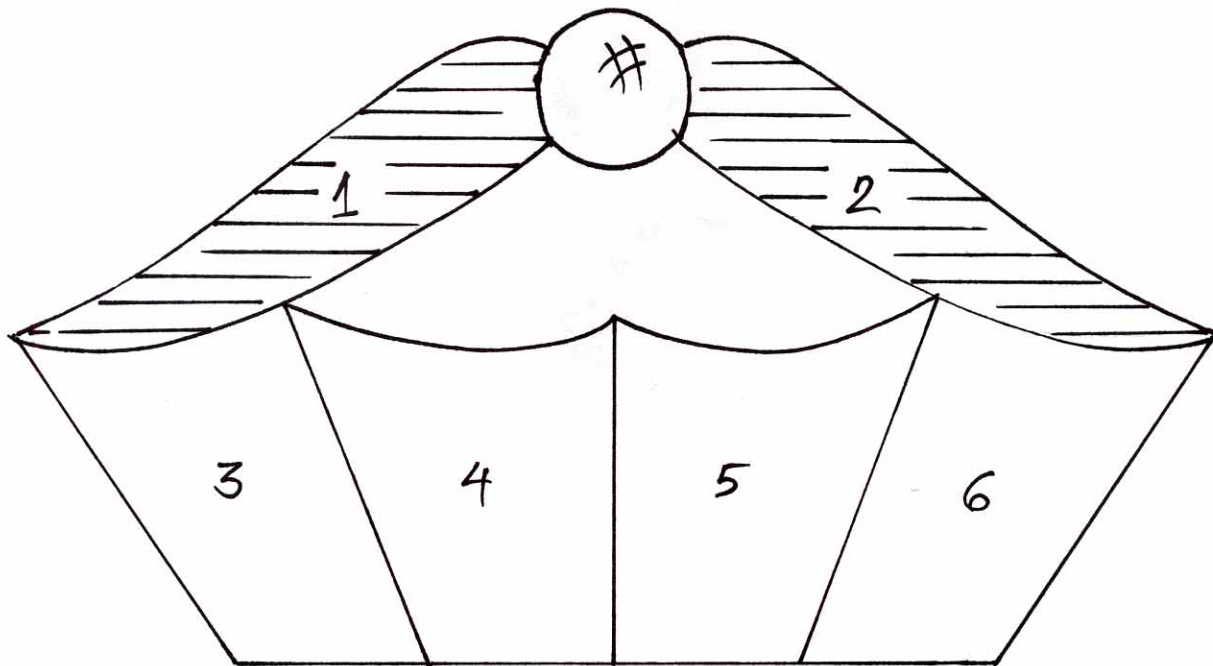

# CLASSIC DISH

by IVANA STYL 06

- four-sided dish
- square base 10 x 10 cm
- Spectrum glass suggestion:
  - 1, 2 (100H)
  - 3, 4, 5, 6 (BR/STEEL BLUE ON CLEAR)
- 4 blue glass nuggets